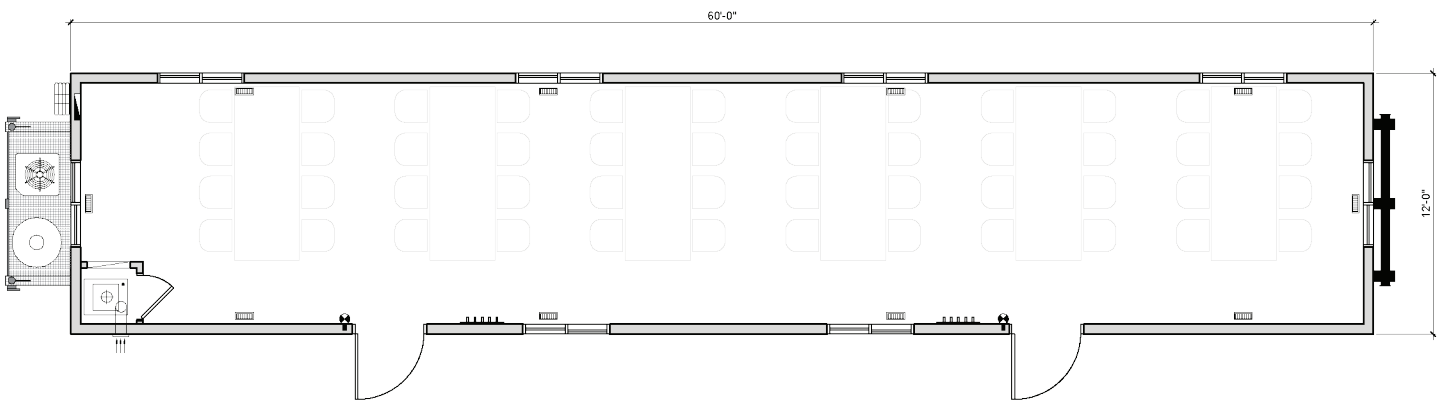

komplete
MODULAR SOLUTIONS

FieldREADY™

12'x60' Open
// SITE OFFICE

12' x 60'

12'x60' Skidded Site Office (Open)

1 12' x 60' Open Office
SCALE: N.T.S.

Highlights

This Structure Contains:

- Open layout
- Furnished as per client specifications
- 400lb. propane tanks
- Power cord lead c/w extension cable
- Manufactured with upgraded finishes and amenities
- Venetian blind window coverings
- Fall restraint on roof
- Air conditioned & climate-controlled environment
- Coat hook board at each exit
- Aluminum stairs/landings c/w handrails
- Heavy duty skid for ease of transport and installation

Komplete
MODULAR SOLUTIONS

FieldREADY™

12'x60' Open
// SITE OFFICE

12' x 60'

12'x60' Skidded Site Office (Open)