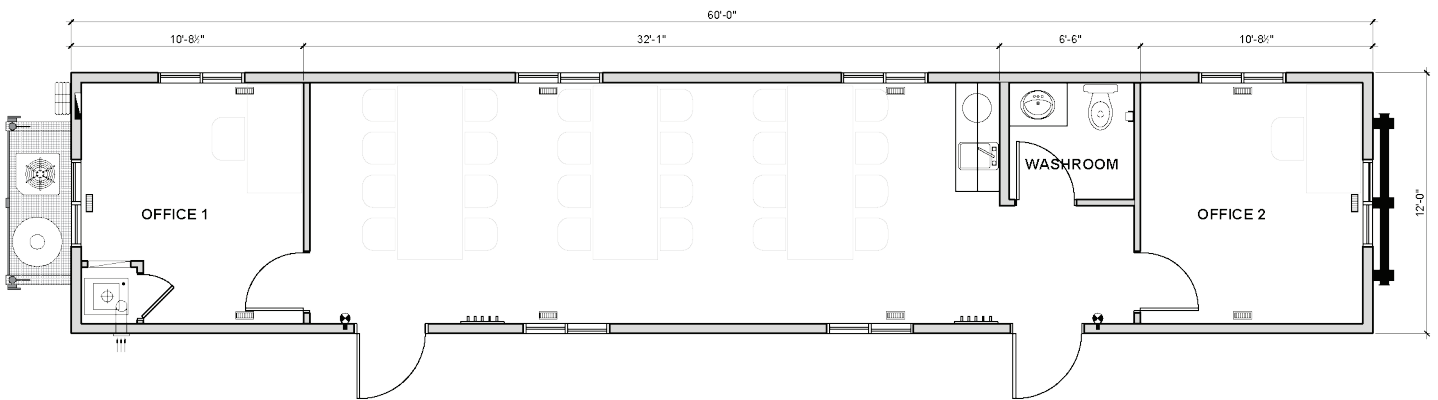

Komplete
MODULAR SOLUTIONS

FieldREADY™

12' x 60' Two Partitions c/w Washroom

// SITE OFFICE

12' x 60'

12' x 60' Skidded Site Office (2 Partitions c/w Washroom & Coffee Counter)

1 12' x 60' Double Office c/w Washroom & Coffee Counter
SCALE: N.T.S.

Highlights

This Structure Contains:

- (2) Partitioned offices
- Washroom
- Coffee counter w/sink
- Furnished as per client specifications
- 400lb. propane tanks
- Power cord lead c/w extension cable
- Manufactured with upgraded finishes and amenities
- Venetian blind window coverings
- Fall restraint on roof
- Air conditioned & climate-controlled environment
- Coat hook board at each exit
- Aluminum stairs/landings c/w handrails
- Heavy duty skid for ease of transport and installation

Komplete
MODULAR SOLUTIONS

FieldREADY™

12' x 60' Two Partitions c/w Washroom

// SITE OFFICE

12' x 60'

12' x 60' Skidded Site Office (2 Partitions c/w Washroom & Coffee Counter)