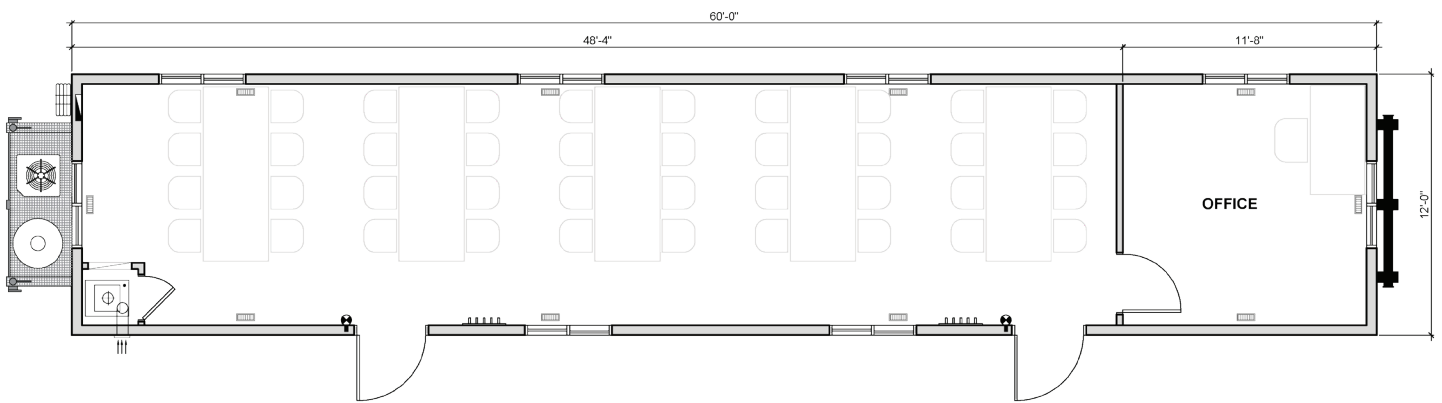

Komplete
MODULAR SOLUTIONS

FieldREADY™

12' x 60' Single Partition
// SITE OFFICE

12' x 60'

12' x 60' Skidded Site Office (1 Partition)

1 12' x 60' Single Office
SCALE: N.T.S.

Highlights

This Structure Contains:

- (1) Partitioned office
- Furnished as per client specifications
- 400lb. propane tanks
- Power cord lead c/w extension cable
- Manufactured with upgraded finishes and amenities
- Venetian blind window coverings
- Fall restraint on roof
- Air conditioned & climate-controlled environment
- Coat hook board at each exit
- Aluminum stairs/landings c/w handrails
- Heavy duty skid for ease of transport and installation

Komplete
MODULAR SOLUTIONS

FieldREADY™

12' x 60' Single Partition
// SITE OFFICE

12' x 60'

12' x 60' Skidded Site Office (1 Partition)