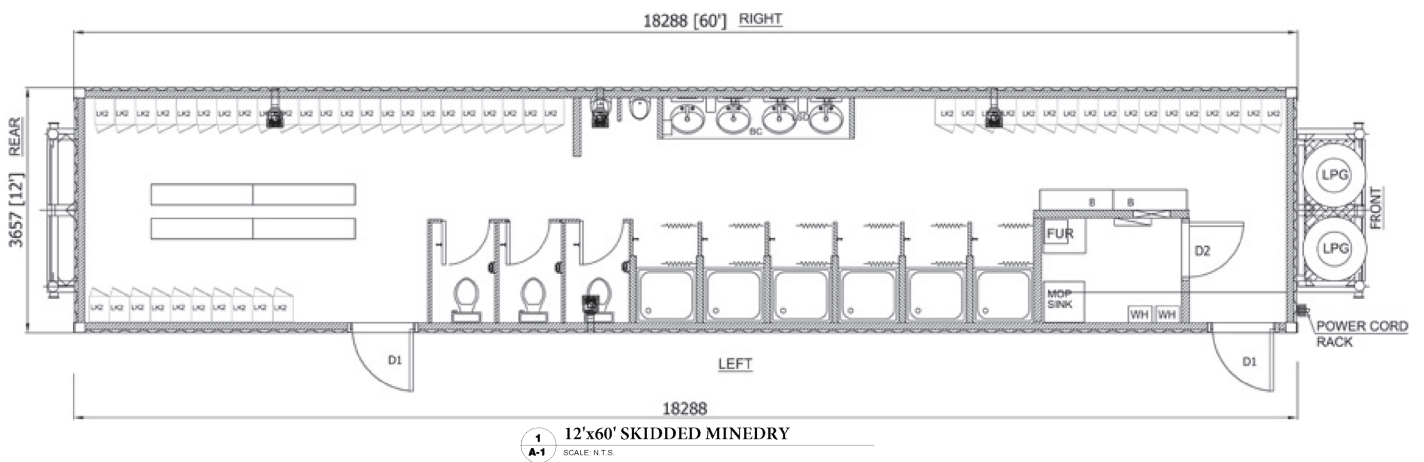

Komplete
MODULAR SOLUTIONS

FieldREADY™

12' x 60'
// MINEDRY

12' x 60'

12' x 60' Skidded Minedry

Highlights

This Structure Contains:

- Open layout
- Furnished as per client specifications
- Ideal for (50) persons
- (6) full size showers
- (3) toilet stalls
- (2) urinals
- (4) sinks
- "Clean" & "Dirty" locker areas
- (2) 420lb. propane tanks
- 120/240 volt AC, single phase power
- CSA & AB Part 10 Certification
- Benches
- Manufactured with upgraded finishes and amenities
- Quick connect utility harnesses.
- Heavy duty skid for ease of transport and installation

Komplete
MODULAR SOLUTIONS

FieldREADY™

12' x 60'
// MINEDRY

12' x 60'

12' x 60' Skidded Minedry