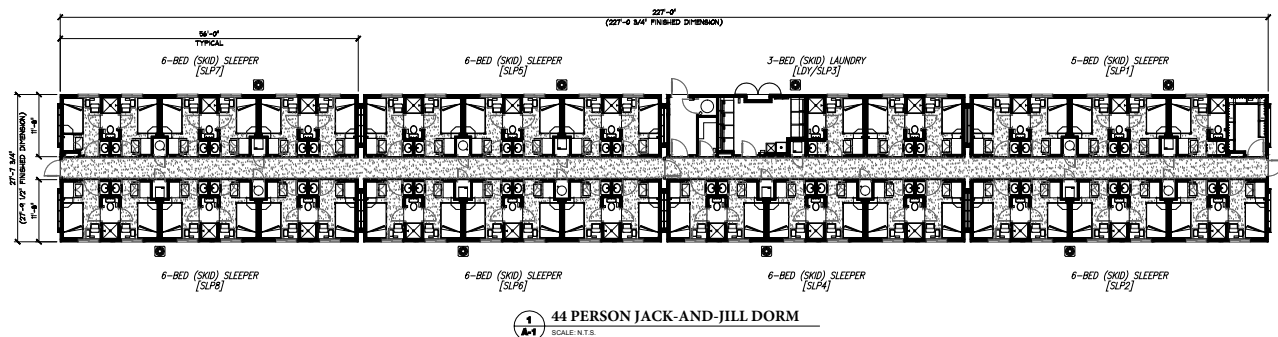

## Jack-and-Jill Style // DORMITORY

27'-7 3/4" x 227'-0"

44-bed Skidded Jack-and-Jill Dormitory

1 44 PERSON JACK-AND-JILL DORM  
SCALE: N.T.S.

2 TYP. SLEEPER - 1  
SCALE: N.T.S.

3 TYP. SLEEPER - 2  
SCALE: N.T.S.

### This Structure Contains:

- 9'X11' size room including washroom
- Oversized showers
- Mudroom entrance
- Single room accommodation with Jack-and-Jill washroom
- Standard double sized bed
- Personal in-room desk and chair
- Manufactured with upgraded finishes and amenities
- Personal in-room sink and vanity
- Air conditioned/climate controlled for all season comfort
- Personal flat-screen TV's
- Internet, satellite, and cable TV ready
- Venetian blind window coverings
- Premium shared laundry area
- Quick connect utility harnesses
- Heavy duty skids for ease of transport and installation

**Komplete**  
MODULAR SOLUTIONS

FieldREADY™

**Jack-and-Jill Style**  
// DORMITORY

27'-7 3/4" x 227'-0"

44-bed Skidded Jack-and-Jill Dormitory