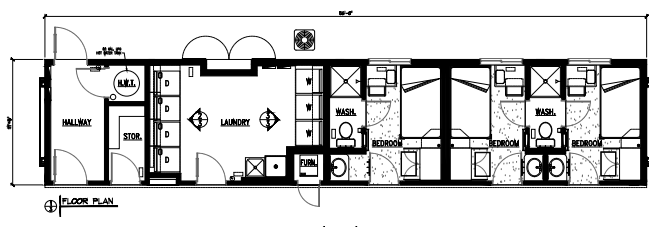

## Jack-and-Jill Style // DORMITORY

27'-7 3/4" x 227'-0"

44-bed Skidded Jack-and-Jill Dormitory

1 44 PERSON JACK-AND-JILL DORM  
SCALE: N.T.S.

2 TYP. SLEEPER - 1  
SCALE: N.T.S.

3 TYP. SLEEPER - 2  
SCALE: N.T.S.

### This Structure Contains:

- 9'X11' size room including washroom
- Oversized showers
- Mudroom entrance
- Single room accommodation with Jack-and-Jill washroom
- Standard double sized bed
- Personal in-room desk and chair
- Manufactured with upgraded finishes and amenities
- Personal in-room sink and vanity
- Air conditioned/climate controlled for all season comfort
- Personal flat-screen TV's
- Internet, satellite, and cable TV ready
- Venetian blind window coverings
- Premium shared laundry area
- Quick connect utility harnesses
- Heavy duty skids for ease of transport and installation

**Komplete**  
MODULAR SOLUTIONS

FieldREADY™

**Jack-and-Jill Style**  
// DORMITORY

27'-7 3/4" x 227'-0"

44-bed Skidded Jack-and-Jill Dormitory