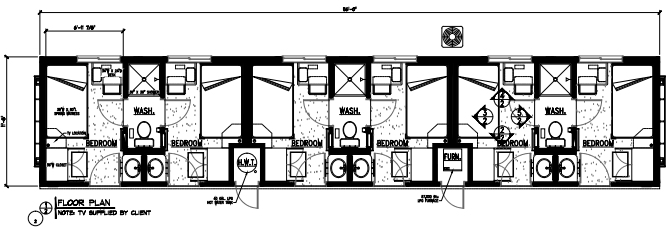

## Jack-and-Jill Style // DORMITORY

27'-7 3/4" x 227'-0"

44-bed Skidded Jack-and-Jill Dormitory

1 44 PERSON JACK-AND-JILL DORM  
SCALE: N.T.S.

2 TYP. SLEEPER - 1  
SCALE: N.T.S.

3 TYP. SLEEPER - 2  
SCALE: N.T.S.

### This Structure Contains:

- 9'X11' size room including washroom
- Oversized showers
- Mudroom entrance
- Single room accommodation with Jack-and-Jill washroom
- Standard double sized bed
- Personal in-room desk and chair
- Manufactured with upgraded finishes and amenities
- Personal in-room sink and vanity
- Air conditioned/climate controlled for all season comfort
- Personal flat-screen TV's
- Internet, satellite, and cable TV ready
- Venetian blind window coverings
- Premium shared laundry area
- Quick connect utility harnesses
- Heavy duty skids for ease of transport and installation

**Komplete**  
MODULAR SOLUTIONS

FieldREADY™

**Jack-and-Jill Style**  
// DORMITORY

27'-7 3/4" x 227'-0"

44-bed Skidded Jack-and-Jill Dormitory