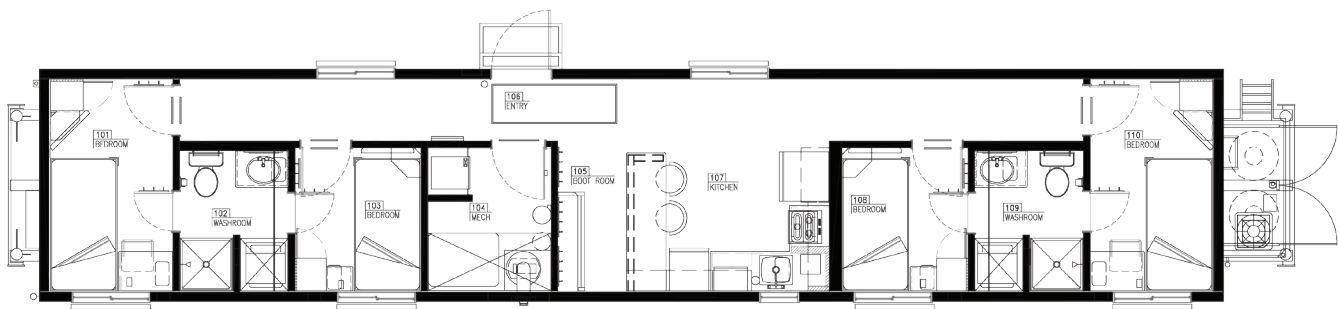

Komplete
MODULAR SOLUTIONS

FieldREADY™

4-bed

// STAFF QUARTERS

12' x 60'

4-bed Skidded Staff Quarters

1 4 PERSON STAFF QUARTERS
A-1 SCALE: N.T.S.

Highlights

This Structure Contains:

- Mudroom entrance
- Built-in exterior BBQ
- Water cooler
- (4) bedrooms w/shared bathrooms
- Oversized showers
- Personal in-room desk & chair
- (2) Sets of shared laundry w/full-size washer/dryer
- 11 cubic foot frost-free fridge/freezer
- RV-style propane burner/stove
- Microwave
- 440-gallon internal water storage
- Central vacuum
- Bar-top table w/(2) stools
- (2) 420lb. propane tanks
- Manufactured with upgraded finishes and amenities
- Personal flat-screen TV's in each bedroom
- Internet, satellite, and cable TV ready
- Venetian blind window coverings
- Fall restraint on roof
- Quick connect utility harnesses
- Heavy duty skid for ease of transport and installation

PRIVATE ROOMS | SHARED WASHROOMS | JACK-AND-JILL STYLE | LARGE KITCHEN | UPGRADED FINISHES | CLIMATE CONTROLLED

www.komplete.ca

Komplete
MODULAR SOLUTIONS

FieldREADY™

4-bed

// STAFF QUARTERS

12' x 60'

4-bed Skidded Staff Quarters