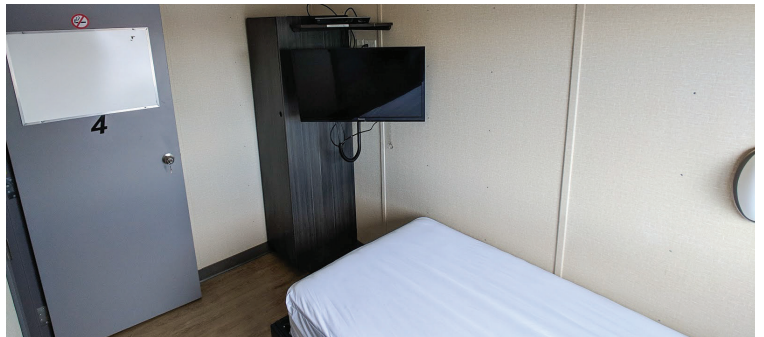

This Structure Contains:

- Mudroom entrance
- Built-in exterior BBQ
- Water cooler
- (4) bedrooms w/shared bathrooms
- Oversized showers
- Personal in-room desk & chair
- (2) Sets of shared laundry w/full-size washer/dryer
- 11 cubic foot frost-free fridge/freezer
- RV-style propane burner/stove
- Microwave
- 440-gallon internal water storage
- Central vacuum
- Bar-top table w/(2) stools
- (2) 420lb. propane tanks
- Manufactured with upgraded finishes and amenities
- Personal flat-screen TV's in each bedroom
- Internet, satellite, and cable TV ready
- Venetian blind window coverings
- Fall restraint on roof
- Quick connect utility harnesses
- Heavy duty skid for ease of transport and installation

PRIVATE ROOMS | SHARED WASHROOMS | JACK-AND-JILL STYLE | LARGE KITCHEN | UPGRADED FINISHES | CLIMATE CONTROLLED

www.komplete.ca

Komplete
MODULAR SOLUTIONS

FieldREADY™

4-bed

// STAFF QUARTERS

12' x 60'

4-bed Skidded Staff Quarters

PRIVATE ROOMS | SHARED WASHROOMS | JACK-AND-JILL STYLE | LARGE KITCHEN | UPGRADED FINISHES | CLIMATE CONTROLLED

www.komplete.ca