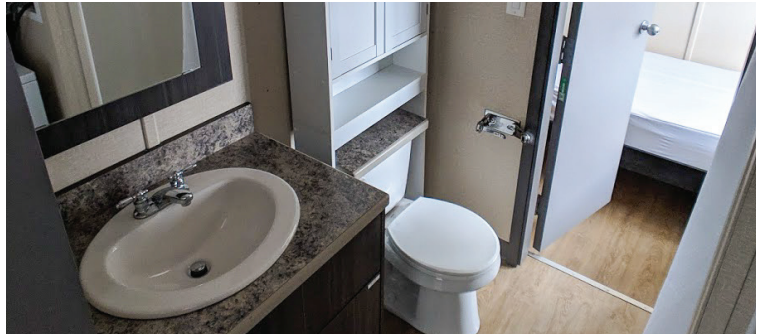

This Structure Contains:

- Mudroom entrance
- Built-in exterior BBQ
- Water cooler
- (4) bedrooms w/shared bathrooms
- Oversized showers
- Personal in-room desk & chair
- (2) Sets of shared laundry w/full-size washer/dryer
- 11 cubic foot frost-free fridge/freezer
- RV-style propane burner/stove
- Microwave
- 440-gallon internal water storage
- Central vacuum
- Bar-top table w/(2) stools
- (2) 420lb. propane tanks
- Manufactured with upgraded finishes and amenities
- Personal flat-screen TV's in each bedroom
- Internet, satellite, and cable TV ready
- Venetian blind window coverings
- Fall restraint on roof
- Quick connect utility harnesses
- Heavy duty skid for ease of transport and installation

PRIVATE ROOMS | SHARED WASHROOMS | JACK-AND-JILL STYLE | LARGE KITCHEN | UPGRADED FINISHES | CLIMATE CONTROLLED

www.komplete.ca

Komplete
MODULAR SOLUTIONS

FieldREADY™

4-bed

// STAFF QUARTERS

12' x 60'

4-bed Skidded Staff Quarters

PRIVATE ROOMS | SHARED WASHROOMS | JACK-AND-JILL STYLE | LARGE KITCHEN | UPGRADED FINISHES | CLIMATE CONTROLLED

www.komplete.ca