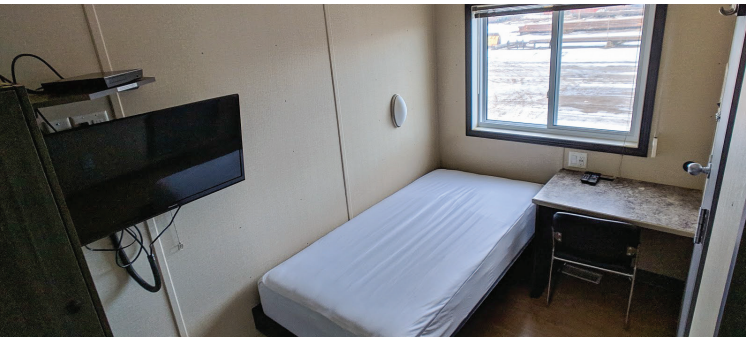

This Structure Contains:

- Mudroom entrance
- Built-in exterior BBQ
- Water cooler
- (4) bedrooms w/shared bathrooms
- Oversized showers
- Personal in-room desk & chair
- (2) Sets of shared laundry w/full-size washer/dryer
- 11 cubic foot frost-free fridge/freezer
- RV-style propane burner/stove
- Microwave
- 440-gallon internal water storage
- Central vacuum
- Bar-top table w/(2) stools
- (2) 420lb. propane tanks
- Manufactured with upgraded finishes and amenities
- Personal flat-screen TV's in each bedroom
- Internet, satellite, and cable TV ready
- Venetian blind window coverings
- Fall restraint on roof
- Quick connect utility harnesses
- Heavy duty skid for ease of transport and installation

PRIVATE ROOMS | SHARED WASHROOMS | JACK-AND-JILL STYLE | LARGE KITCHEN | UPGRADED FINISHES | CLIMATE CONTROLLED

www.komplete.ca

Komplete
MODULAR SOLUTIONS

FieldREADY™

4-bed

// STAFF QUARTERS

12' x 60'

4-bed Skidded Staff Quarters

PRIVATE ROOMS | SHARED WASHROOMS | JACK-AND-JILL STYLE | LARGE KITCHEN | UPGRADED FINISHES | CLIMATE CONTROLLED

www.komplete.ca