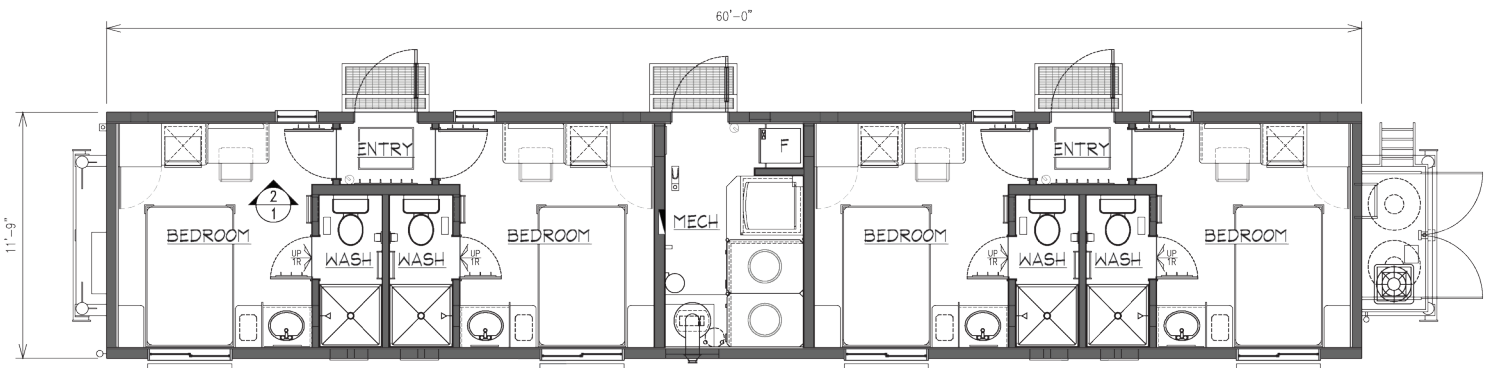

Komplete
MODULAR SOLUTIONS

FieldREADY™

Executive Style
// WET SLEEPER

11'-9" x 60'

4-bed Skidded Executive Wet Sleeper

1
A-1
4 BED EXECUTIVE SLEEPER
SCALE: N.T.S.

Highlights

This Structure Contains:

- Mudroom entrance
- (4) bedrooms
- (4) bathrooms
- In-room microwave & fridge
- In-room desk w/chair
- 54'x80' full size bed
- Oversized shower
- Shared laundry w/full-size washer/dryer
- 400-gallon internal water storage
- Central vacuum
- Large-screen TV in each room
- (2) 420lb. propane tanks
- Climate controlled environment
- Manufactured with upgraded finishes and amenities
- Internet, satellite, and cable TV ready
- Venetian blind window coverings
- Quick connect utility harnesses
- Heavy duty skid for ease of transport and installation

Komplete
MODULAR SOLUTIONS

FieldREADY™

Executive Style
// WET SLEEPER

11'-9" x 60'

4-bed Skidded Executive Wet Sleeper