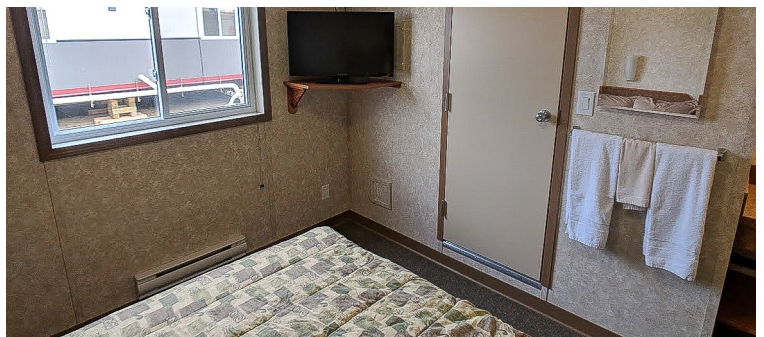

Komplete
MODULAR SOLUTIONS

FieldREADY™

Executive Style
// DORMITORY

27'6" x 227'-0"

30-bed Skidded Executive Dormitory

PRIVATE ROOMS | ENSUITE WASHROOMS | EXECUTIVE STYLE | UPGRADED FINISHES | CLIMATE CONTROLLED

www.komplete.ca