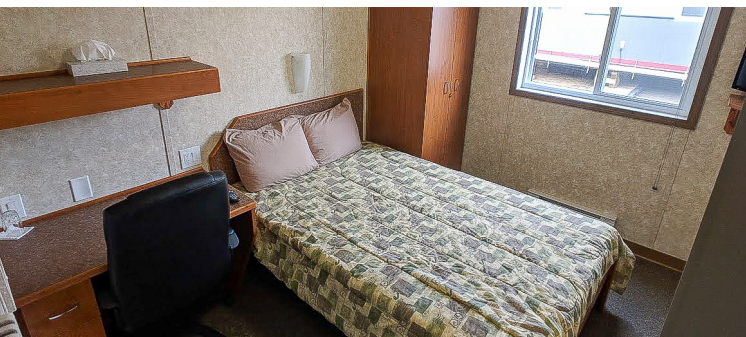

This Structure Contains:

- 10'X14' size room including washroom
- Oversized showers
- Mudroom entrance
- Single room accommodation with private ensuite washroom
- Standard double sized bed
- Personal in-room desk and chair
- Manufactured with upgraded finishes and amenities
- Personal in-room sink and vanity
- Air conditioned/climate controlled for all season comfort
- Personal flat-screen TV's
- Internet, satellite, and cable TV ready
- Venetian blind window coverings
- Premium shared laundry area
- Quick connect utility harnesses
- Heavy duty skids for ease of transport and installation

Komplete
MODULAR SOLUTIONS

FieldREADY™

Executive Style
// DORMITORY

27'6" x 227'-0"

30-bed Skidded Executive Dormitory

PRIVATE ROOMS | ENSUITE WASHROOMS | EXECUTIVE STYLE | UPGRADED FINISHES | CLIMATE CONTROLLED