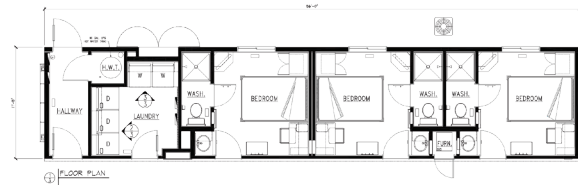

Komplete
MODULAR SOLUTIONS

FieldREADY™

Executive Style
// DORMITORY

27'6" x 227'-0"

30-bed Skidded Executive Dormitory

2 TYP. 4 BED SLEEPER
SCALE: N.T.S.

2 TYP. 3 BED SLEEPER
SCALE: N.T.S.

Highlights

This Structure Contains:

- 10'X14' size room including washroom
- Oversized showers
- Mudroom entrance
- Single room accommodation with private ensuite washroom
- Standard double sized bed
- Personal in-room desk and chair
- Manufactured with upgraded finishes and amenities
- Personal in-room sink and vanity
- Air conditioned/climate controlled for all season comfort
- Personal flat-screen TV's
- Internet, satellite, and cable TV ready
- Venetian blind window coverings
- Premium shared laundry area
- Quick connect utility harnesses
- Heavy duty skids for ease of transport and installation

Komplete
MODULAR SOLUTIONS

FieldREADY™

Executive Style
// DORMITORY

27'6" x 227'-0"

30-bed Skidded Executive Dormitory

PRIVATE ROOMS | ENSUITE WASHROOMS | EXECUTIVE STYLE | UPGRADED FINISHES | CLIMATE CONTROLLED