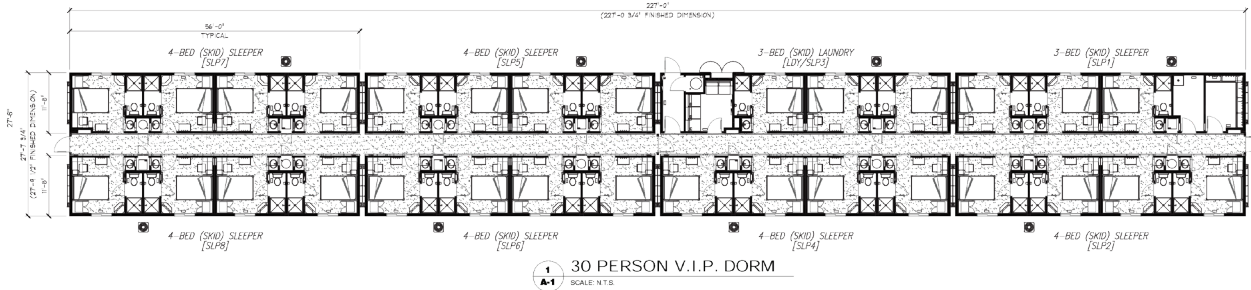

Komplete
MODULAR SOLUTIONS

FieldREADY™

Executive Style
// DORMITORY

27'6" x 227'-0"

30-bed Skidded Executive Dormitory

2 TYP. 4 BED SLEEPER
SCALE: N.T.S.

2 TYP. 3 BED SLEEPER
SCALE: N.T.S.

Highlights

This Structure Contains:

- 10'X14' size room including washroom
- Oversized showers
- Mudroom entrance
- Single room accommodation with private ensuite washroom
- Standard double sized bed
- Personal in-room desk and chair
- Manufactured with upgraded finishes and amenities
- Personal in-room sink and vanity
- Air conditioned/climate controlled for all season comfort
- Personal flat-screen TV's
- Internet, satellite, and cable TV ready
- Venetian blind window coverings
- Premium shared laundry area
- Quick connect utility harnesses
- Heavy duty skids for ease of transport and installation

Komplete
MODULAR SOLUTIONS

FieldREADY™

Executive Style
// DORMITORY

27'6" x 227'-0"

30-bed Skidded Executive Dormitory

PRIVATE ROOMS | ENSUITE WASHROOMS | EXECUTIVE STYLE | UPGRADED FINISHES | CLIMATE CONTROLLED