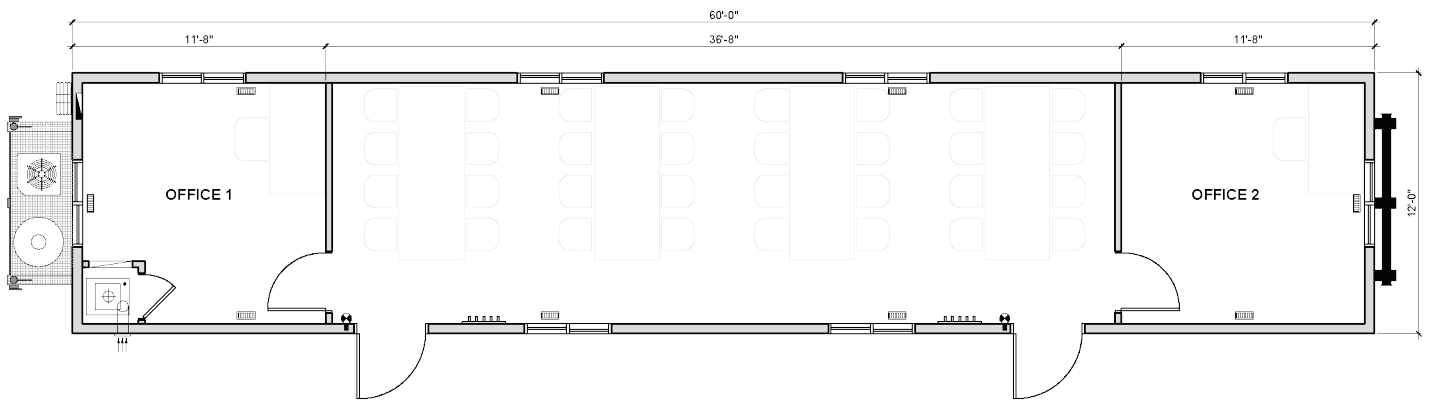

Komplete
MODULAR SOLUTIONS

FieldREADY™

12' x 60' Two Partitions
// SITE OFFICE

12' x 60'

12' x 60' Skidded Site Office (2 Partitions)

1 12' x 60' Double Office
SCALE: 1/4" = 1'-0"

Highlights

This Structure Contains:

- (2) Partitioned offices
- Furnished as per client specifications
- 400lb. propane tanks
- Power cord lead c/w extension cable
- Manufactured with upgraded finishes and amenities
- Venetian blind window coverings
- Fall restraint on roof
- Air conditioned & climate-controlled environment
- Coat hook board at each exit
- Aluminum stairs/landings c/w handrails
- Heavy duty skid for ease of transport and installation

Komplete
MODULAR SOLUTIONS

FieldREADY™

12' x 60' Two Partitions
// SITE OFFICE

12' x 60'

12' x 60' Skidded Site Office (2 Partitions)