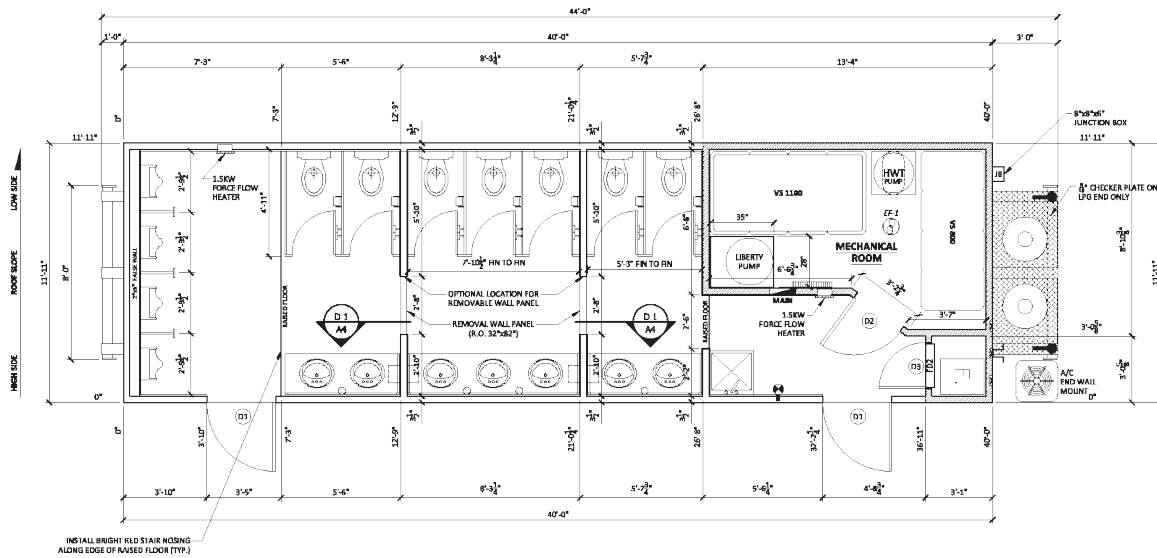

Komplete
MODULAR SOLUTIONS

FieldREADY™

12' x 40'
// WASHCAR

12' x 40'

12' x 40' Skidded Washcar

Highlights

This Structure Contains:

- Dual entrance (Male & Female)
- 1100 Gallon Internal Sewage Storage
- 800 Gallon Internal Water Storage
- (2) 420lb. Propane Tanks
- (5) Stand-up Oversized Showers
- (7) Toilets
- (4) Urinals
- (7) Sinks
- (1) Mop Sink
- Manufactured with upgraded finishes and amenities
- Quick connect utility harnesses
- Heavy duty skid for ease of transport and installation

Komplete
MODULAR SOLUTIONS

FieldREADY™

12' x 40'
// WASHCAR

12' x 40'

12' x 40' Skidded Washcar